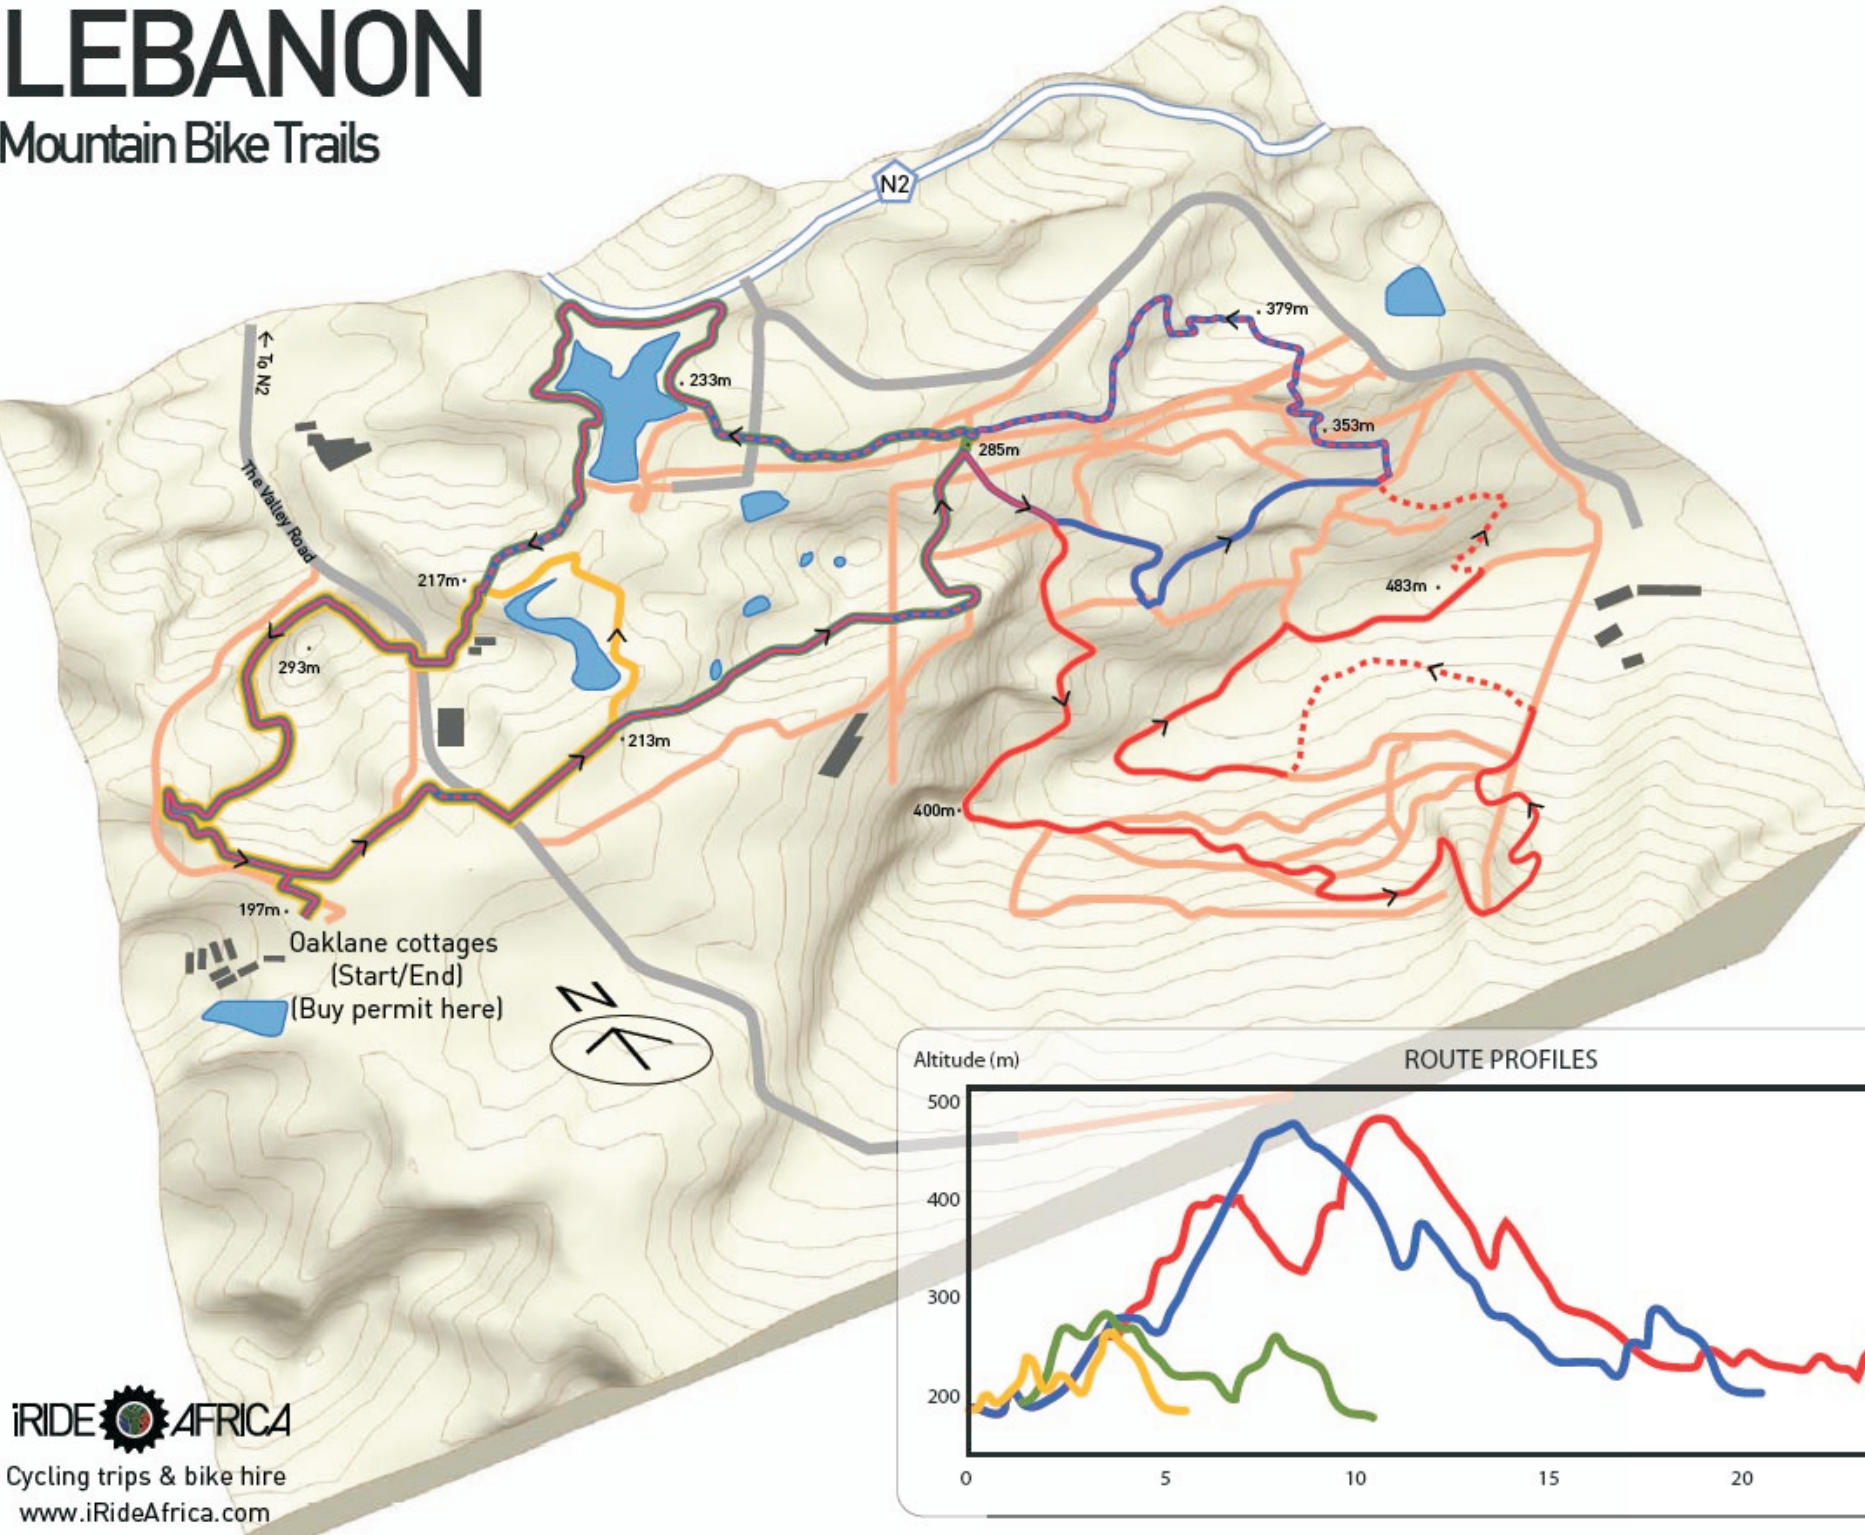

# LEBANON

## Mountain Bike Trails

**LEGEND**

- > Route direction
- Singletrack
- Dirt Road
- Tar road
- Motorway
- Railway
- Building

---

© iRideAfrica 2012

---

|   |
|---|
| <p><b>Yellow Route</b><br/>6km<br/>170m elevation<br/>Easy</p>              |
| <p><b>Green Route</b><br/>10km<br/>210m elevation<br/>Easy/Moderate</p>     |
| <p><b>Blue Route</b><br/>18km<br/>450m elevation<br/>Moderate/Difficult</p> |
| <p><b>Red Route</b><br/>25km<br/>590m elevation<br/>Moderate/Difficult</p>  |

Oaklane cottages  
(Start/End)  
(Buy permit here)